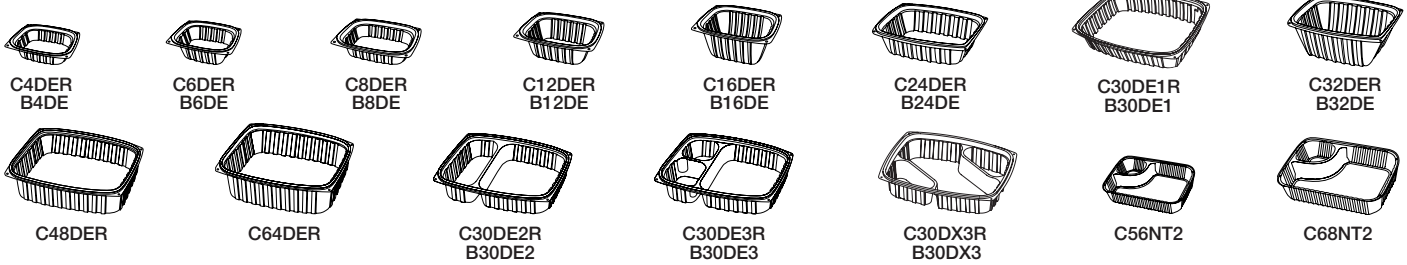

CLEARPAC®

Containers & Snap-on Lids

CLEAR & BLACK CONTAINERS Create an appealing and upscale product presentation.

Stock Number		Description	Dimensions	Packing Bag/Case		Case Cube		Case Weight	
Clear	Black			Clear	Black	Clear	Black	Clear	Black
C4DER	B4DE	4 oz. Container	4 7/8 x 4 1/8 x 1 1/4	63/1008	63/504	3.1	1.6	11.0	6.1
C6DER	B6DE	6 oz. Container	4 7/8 x 4 1/8 x 1 3/4	63/1008	63/504	3.2	1.6	13.2	7.1
C8DER	B8DE	8 oz. Container	5 7/8 x 4 7/8 x 1 5/16	63/1008	63/252	4.1	1.1	17.6	4.9
C12DER	B12DE	12 oz. Container	5 7/8 x 4 7/8 x 2	63/1008	63/252	4.3	1.1	19.0	5.2
C16DER	B16DE	16 oz. Container	5 7/8 x 4 7/8 x 2 7/8	63/1008	63/252	4.5	1.2	24.6	6.6
C24DER	B24DE	24 oz. Container	7 1/2 x 6 1/2 x 2	63/504	63/252	4.1	2.1	16.5	8.6
C30DE1R	B30DE1	30 oz. Container	9 x 7 3/8 x 1 3/4	63/252	63/252	2.5	2.5	11.1	11.1
C32DER	B32DE	32 oz. Container	7 1/2 x 6 1/2 x 2 3/4	63/504	63/252	4.3	2.2	19.4	10.1
C48DER	—	48 oz. Container	9 x 7 3/8 x 2 3/8	63/252	—	2.8	—	12.6	—
C64DER	—	64 oz. Container	9 x 7 3/8 x 3 3/16	63/252	—	2.9	—	14.7	—
C30DE2R	B30DE2	2 Compartment (22.6 & 10.2 oz.)	9 x 7 3/8 x 1 3/4	63/252	63/252	2.5	2.5	11.1	11.1
C30DE3R	B30DE3	3 Compartment (23.0, 4.7 & 4.6 oz.)	9 x 7 3/8 x 1 3/4	63/252	63/252	2.5	2.5	11.1	11.1
C30DX3R	B30DX3	3 Compartment (20.9, 4.9 & 4.9 oz.)	9 x 7 3/8 x 1 3/4	63/252	63/252	2.5	2.5	11.1	11.1
C56NT2	—	Small Nacho Tray (9.7 & 2.4 oz.)	6 x 5 x 1 9/16	125/500	—	1.1	—	7.9	—
C68NT2	—	Large Nacho Tray (19.1 & 3.3 oz.)	8 x 6 1/4 x 1 9/16	125/500	—	1.4	—	12.9	—

CLEARPAC® CONTAINERS FEATURE:

- A large variety of sizes to suit any application.
- Wide side ribbing for added strength.
- Close nesting and stackability to reduce storage requirements.
- Increased merchandising possibilities when combined with a dome or flat lid.